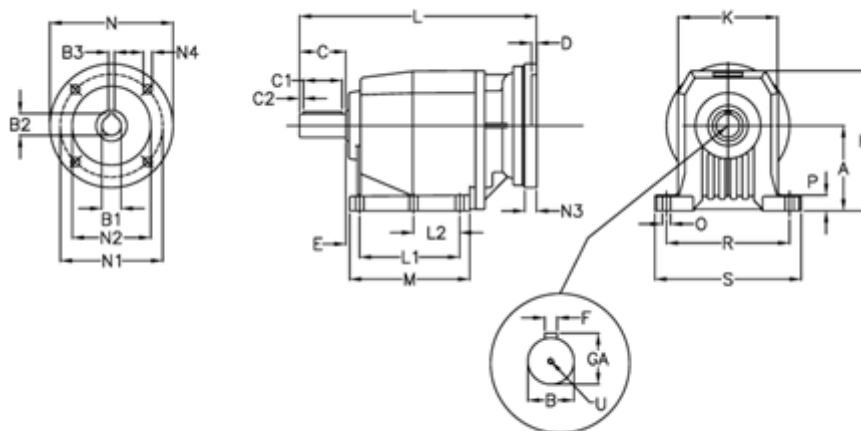

Article number: 40600801491255

Description: Helical gearbox
C802P-14,9-P160B5

Measures

A = 250	D = 6.0	L2 = 0.0	P = 35
B = 80	E = 33	M = 277.0	R = 370
B1 = 42	F = 22	N = 350	S = 440
B2 = 45.3	GA = 85.0	N1 = 300	U = M20x42
B3 = 12	H = 420	N2 = 250	
C = 140	K = 320	N3 = 23	
C1 = 110	L = 635.0	N4 = 18	
C2 = 15	L1 = 210.0	O = 26	